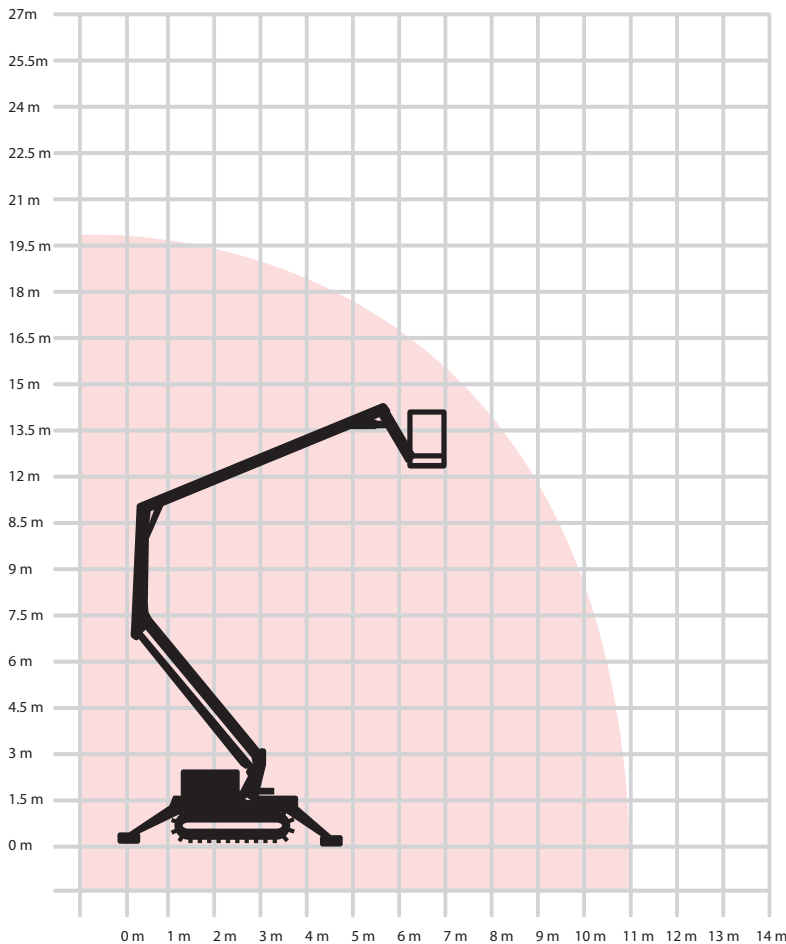

TRUCK MOUNT - TR65 - BLUE LIFT C21/11

Working Height	21m
Working Outreach	11m
Travel Height	1.9m
Lift Capacity	200kg
Width	1.10m
Energy Type	BI-ENERGY
Weight	3000kg

YOUR NATIONAL HOTLINE

01924 2666 662

HIRE