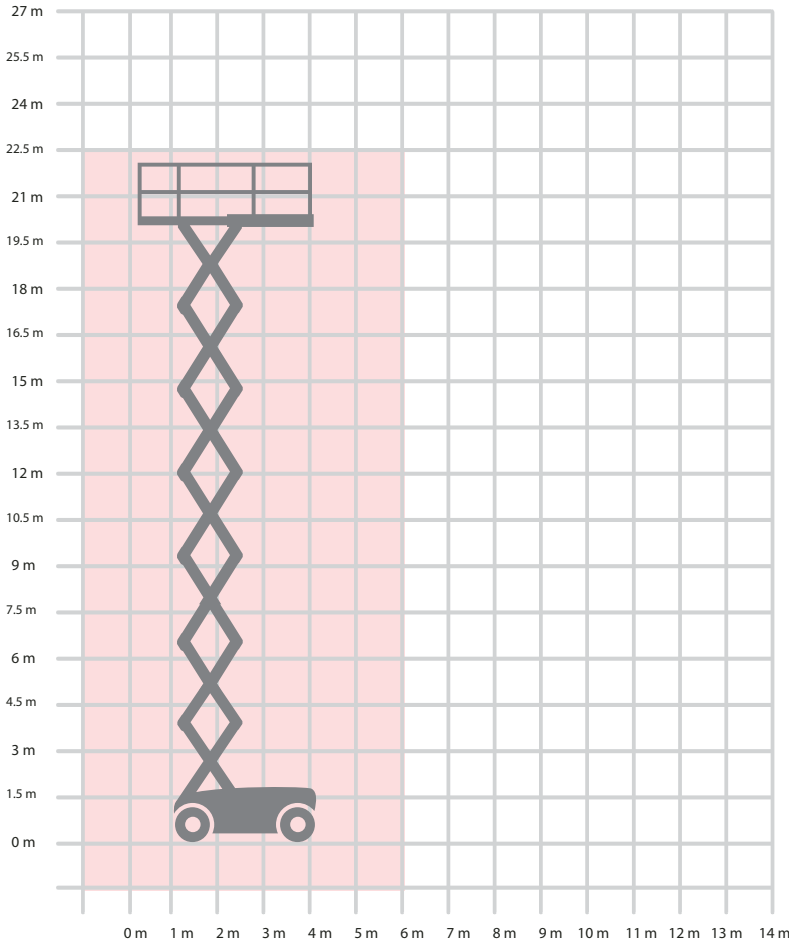

ELECTRIC SCISSOR - ES68N - PB LIFTTEKS 225 - 12E

Working Height	22.5 m
Platform Height	20.5 m
Travel Height	2.56m
Lift Capacity	450kg
Width	1.2m
Energy Type	ELECTRIC
Weight	10,290kg

UNIQUE FEATURES...
 Fully wind rated, self leveling jacks, drivable at full height and a extendable deck (1.5m) with consistent weight load across full deck area .