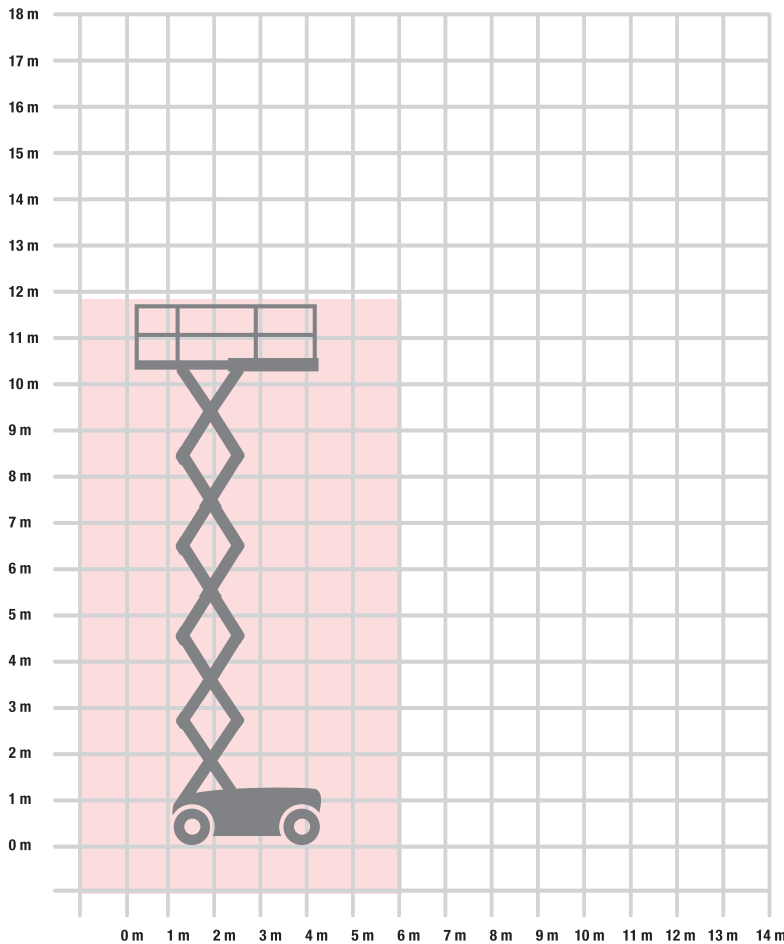

ELECTRIC SCISSOR - ES32

| | |
|-----------------|----------|
| Working Height | 11.75m |
| Platform Height | 9.75m |
| Travel Height | 1.8m |
| Lift Capacity | 318kg |
| Width | 1.17m |
| Energy Type | ELECTRIC |
| Weight | 2812kg |