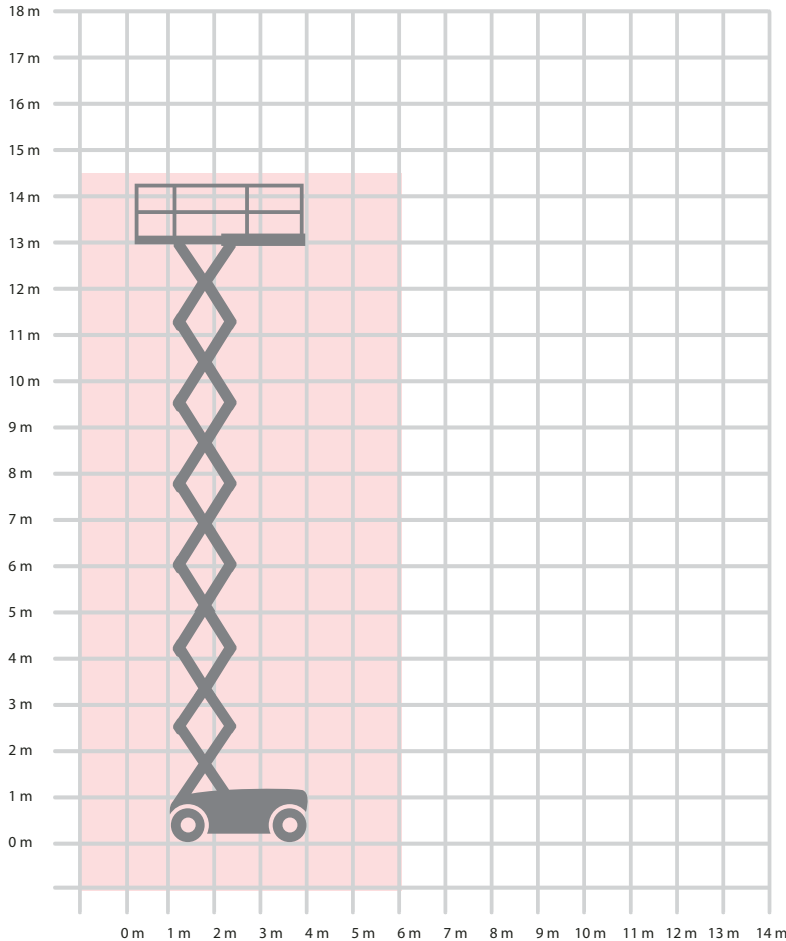

**ELECTRIC SCISSOR - ES41 - SKY JACK 8841E**

Working Height	14.5m
Platform Height	12.5m
Travel Height	1.8m
Lift Capacity	681kg
Width	2.2m
Energy Type	ELECTRIC
Weight	5,556kg

**YOUR NATIONAL HOTLINE**

**01924 2666 662**