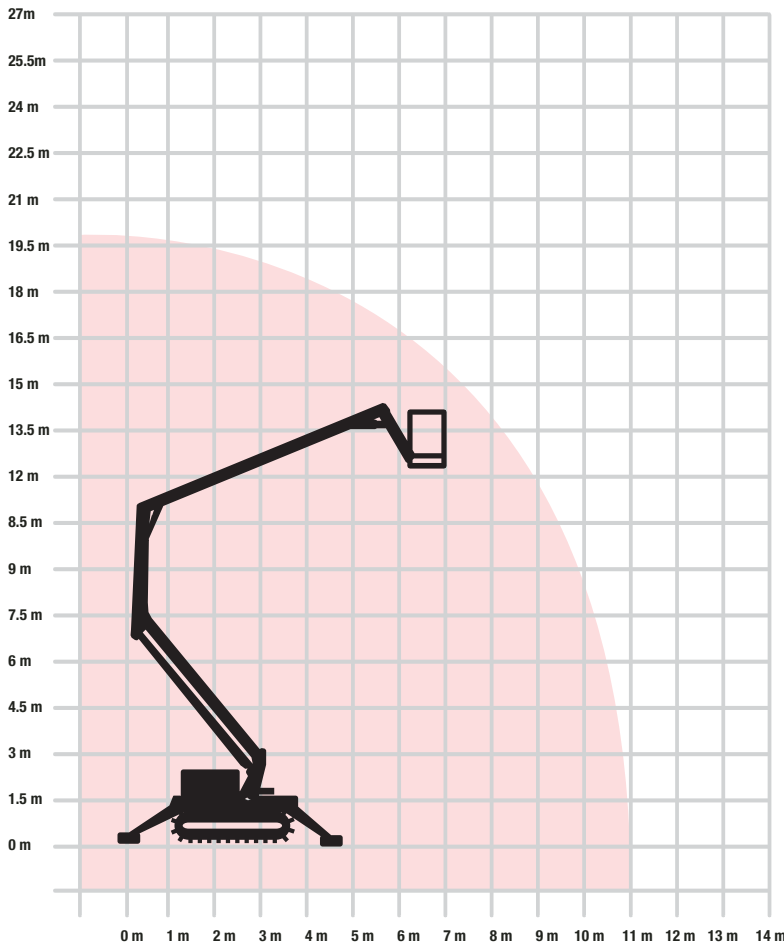

**TRUCK MOUNT - TR65 - BLUE LIFT C21/11**

Working Height	21m
Working Outreach	11m
Travel Height	1.9m
Lift Capacity	200kg
Width	1.1m
Energy Type	BI-ENERGY
Weight	3000kg

**YOUR NATIONAL HOTLINE**

**01924 2666 662**