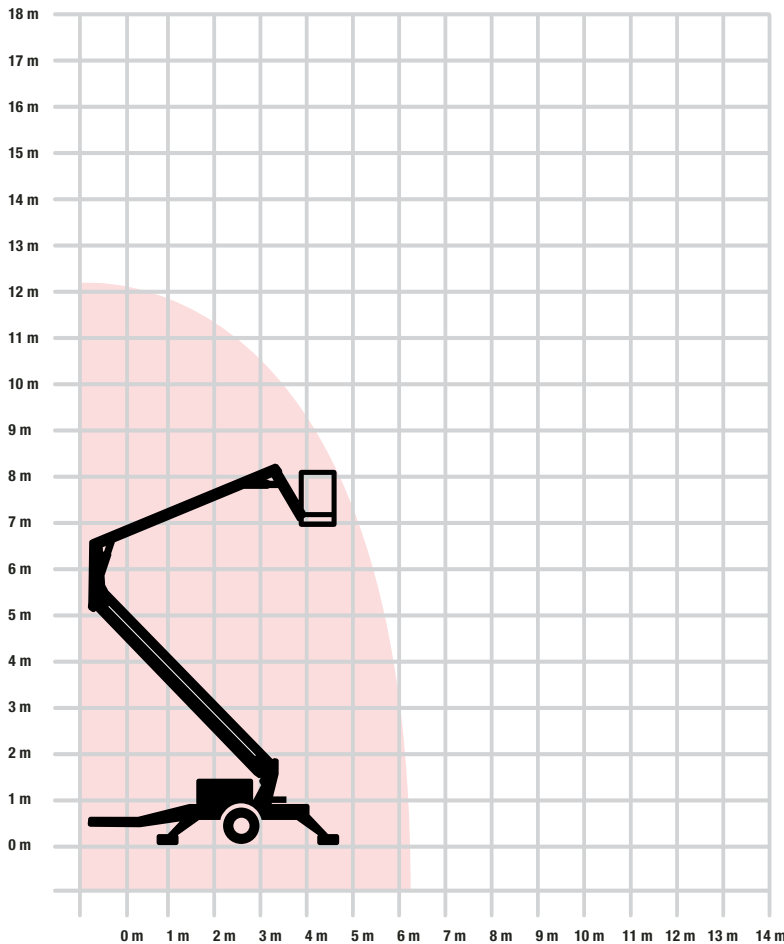

TRAILER MOUNT - TM34 - NIFTY LIFT 120T

Working Height	12.2m
Working Outreach	6.1m
Travel Height	1.9m
Lift Capacity	200kg
Width	1.5m
Energy Type	ELECTRIC
Weight	1400kg

YOUR NATIONAL HOTLINE

01924 2666 662