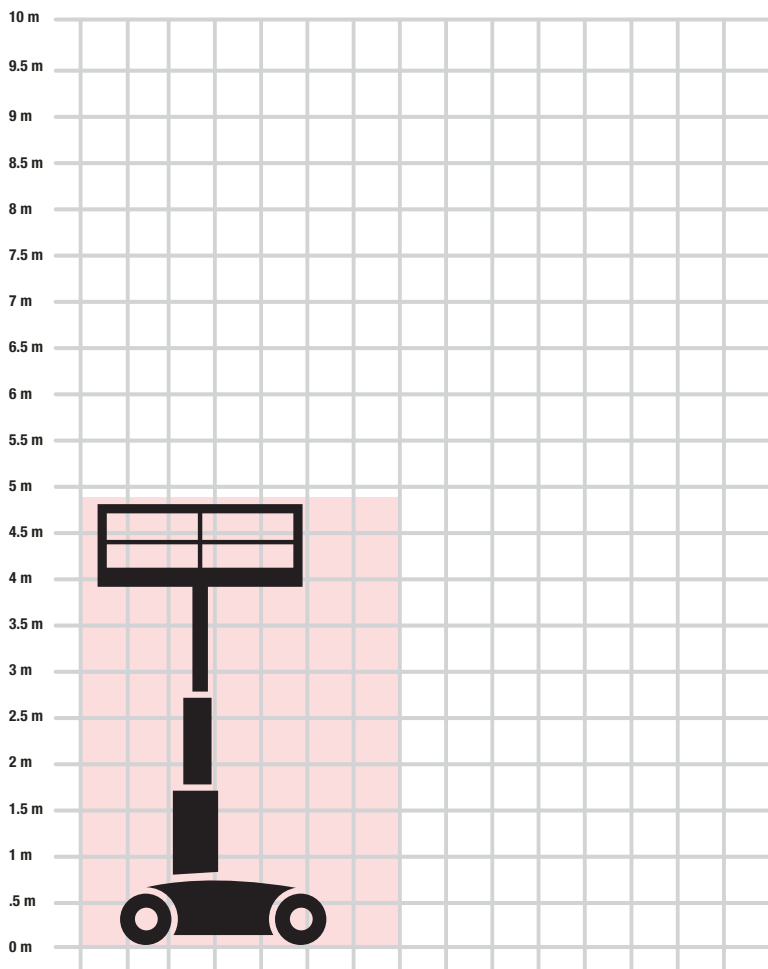

MAST BOOM - MB10 - LEONARDO BRAVI

Working Height	4.9m
Working Outreach	0m
Travel Height	1.7m
Lift Capacity	180kg
Width	.76m
Energy Type	ELECRIC
Weight	450kg

YOUR NATIONAL HOTLINE

01924 2666 662

HIRE

CONTRACT HIRE