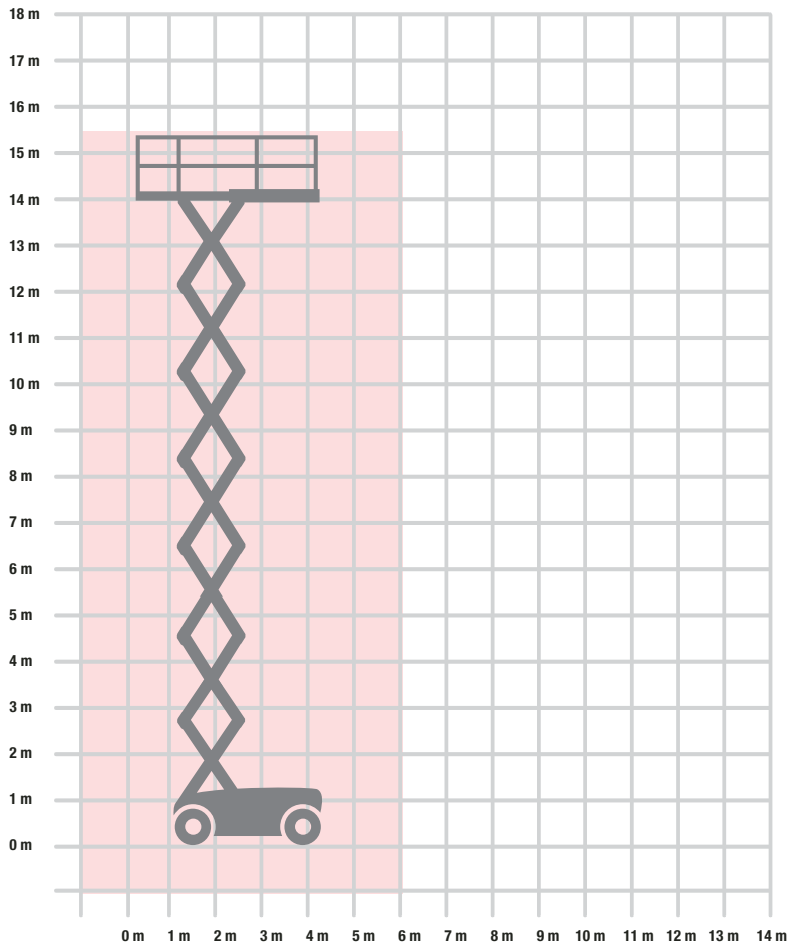

ELECTRIC SCISSOR - ES41 - SKY JACK 8841E

Working Height	15.5m
Platform Height	12.5m
Travel Height	2.2m
Lift Capacity	681kg
Width	2.2m
Energy Type	ELECTRIC
Weight	5556kg

YOUR NATIONAL HOTLINE

01924 2666 662