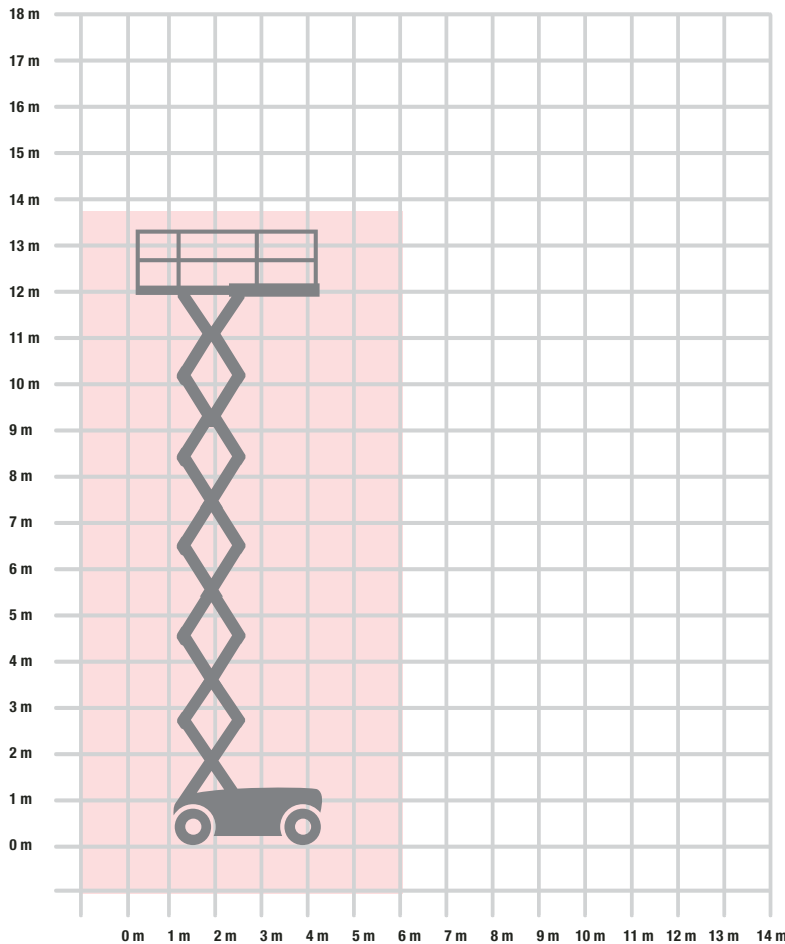

ELECTRIC SCISSOR - ES40N - ITECO IT 12122

Working Height	13.90m
Platform Height	11.90m
Travel Height	2.11m
Lift Capacity	350kg
Width	1.22m
Energy Type	ELECTRIC
Weight	3,315kg

YOUR NATIONAL HOTLINE

01924 2666 662