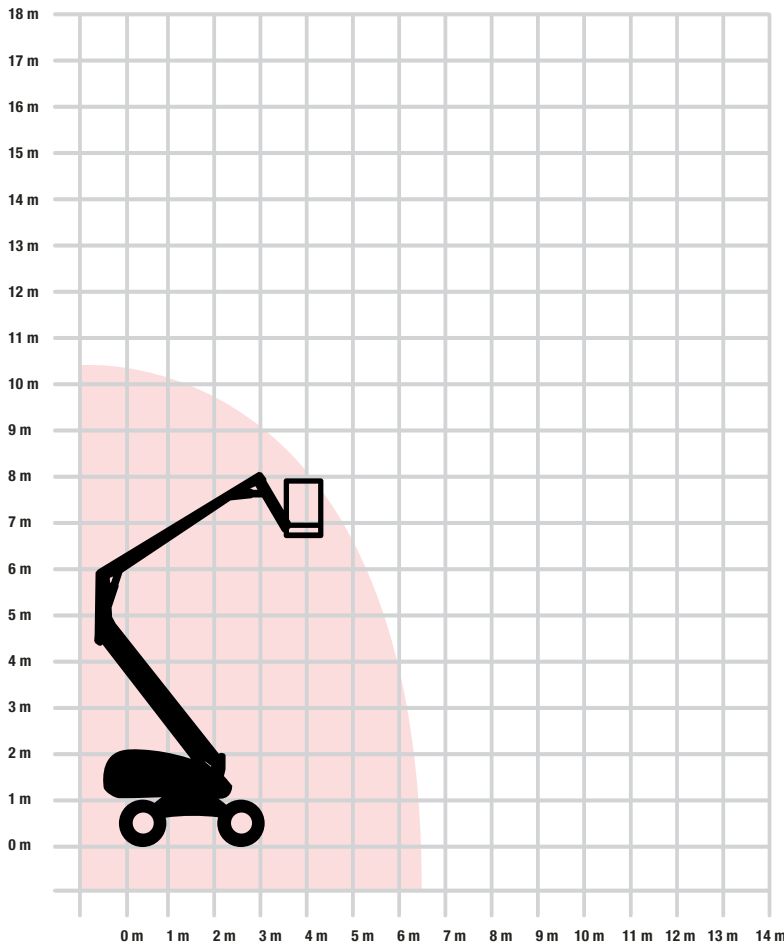

ELECTRIC BOOM - EB26N - GENIE 3020N RJ

Working Height	10.6m
Working Outreach	6.3m
Travel Height	2m
Lift Capacity	227kg
Width	1.2m
Energy Type	ELECTRIC
Weight	66220kg

YOUR NATIONAL HOTLINE

01924 266662

HIRE