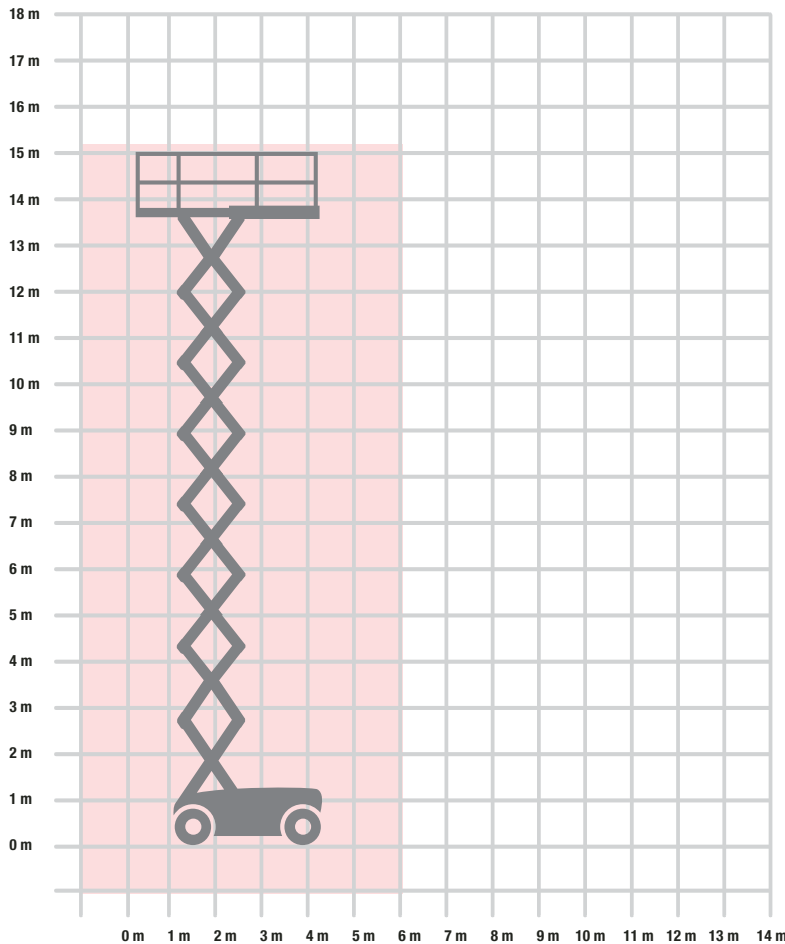

DIESEL SCISSOR - DS43DD - GENIE 4390

Working Height	15.11m
Platform Height	13.11m
Travel Height	2.93m
Lift Capacity	390kg
Width	1.83m
Energy Type	DIESEL
Weight	6900kg

YOUR NATIONAL HOTLINE

01924 2666 662