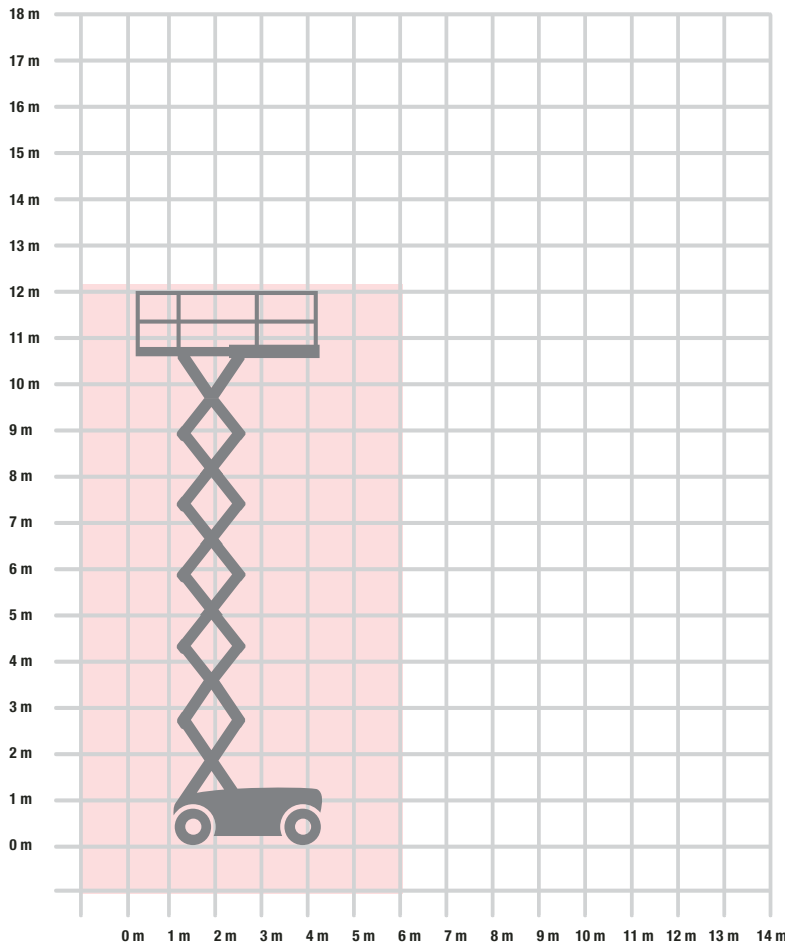

**DIESEL SCISSOR - DS33 - HAULOTTE C12DX**

Working Height	12.15m
Platform Height	10.15m
Travel Height	2.54m
Lift Capacity	300kg
Width	1.8m
Energy Type	DIESEL
Weight	3830kg

**YOUR NATIONAL HOTLINE**

**01924 2666 662**