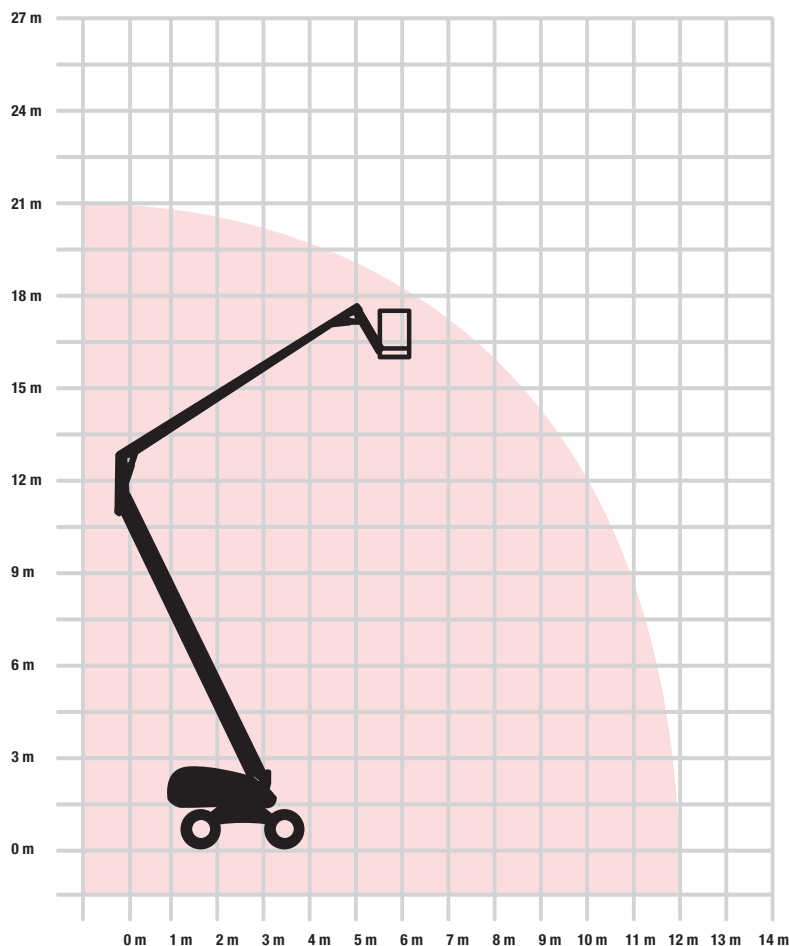

DIESEL BOOM - DB62 - NIFTY HR21

Working Height	21m
Working Outreach	12.63m
Travel Height	2.15m
Lift Capacity	250kg
Width	1.83m
Energy Type	DIESEL
Weight	6100kg

YOUR NATIONAL HOTLINE

01924 2666 662

HIRE

CONTRACT HIRE