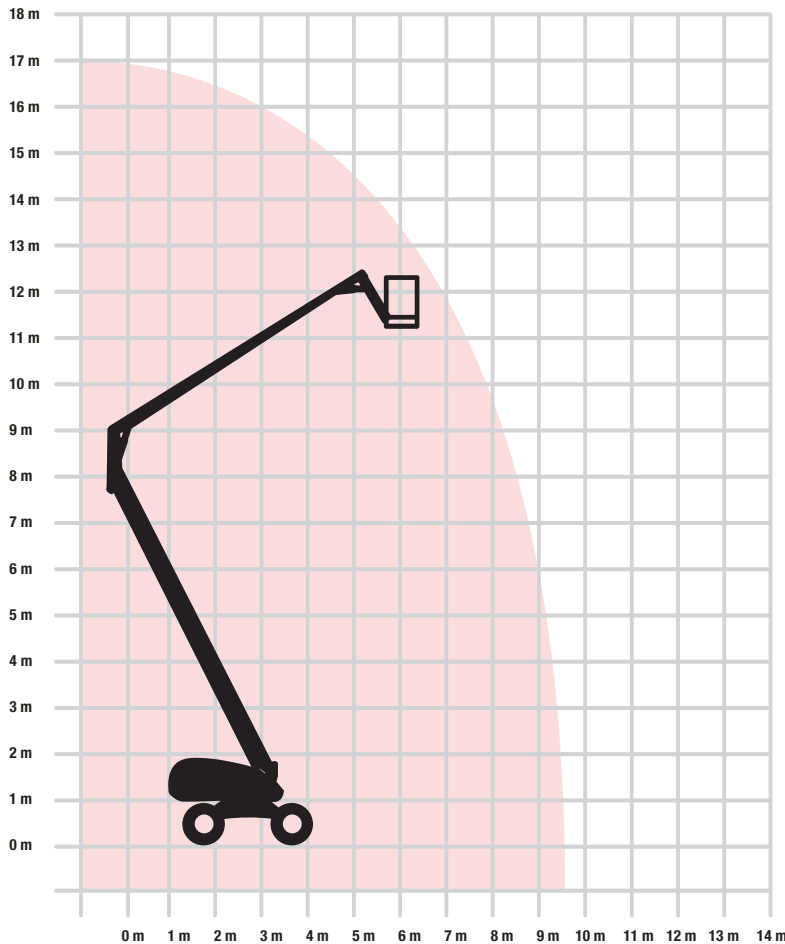

DIESEL BOOM - DB50 - NIFTY LIFT 17N

Working Height	17.2m
Working Outreach	9.6m
Travel Height	2.10m
Lift Capacity	225kg
Width	2.0m
Energy Type	DIESEL
Weight	6140kg

YOUR NATIONAL HOTLINE

01924 2666 662

HIRE