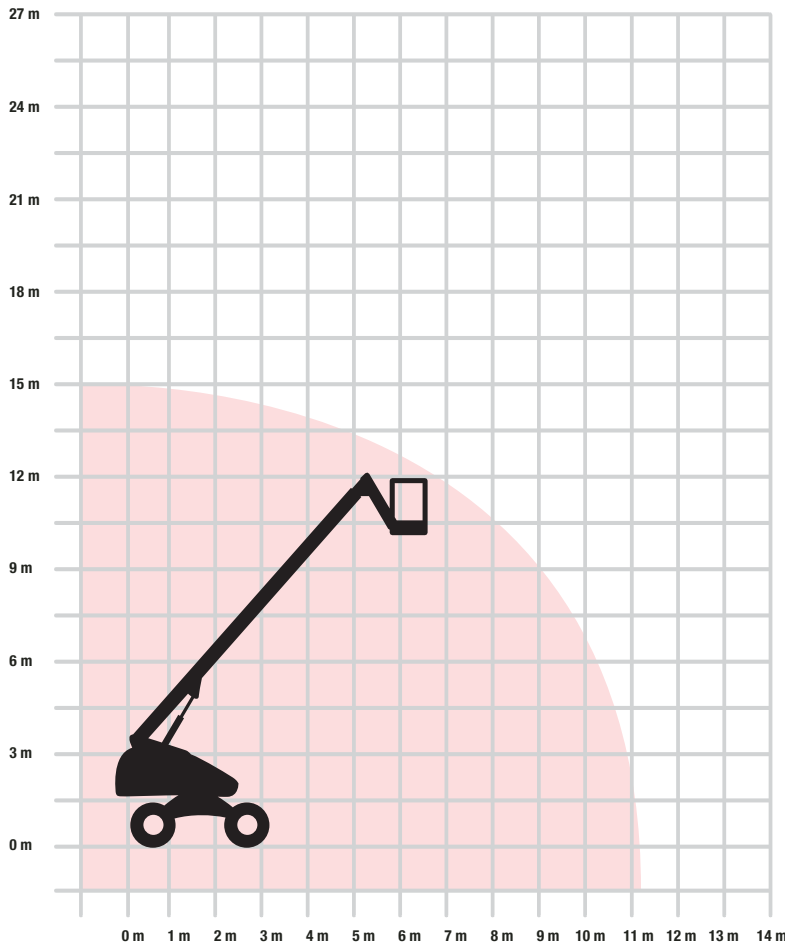

**DIESEL BOOM - DB45T - GENIE S45**

Working Height	15.72m
Working Outreach	11.18m
Travel Height	2.49m
Lift Capacity	227kg
Width	2.3m
Energy Type	DIESEL
Weight	6709kg

**YOUR NATIONAL HOTLINE**

**01924 2666 662**