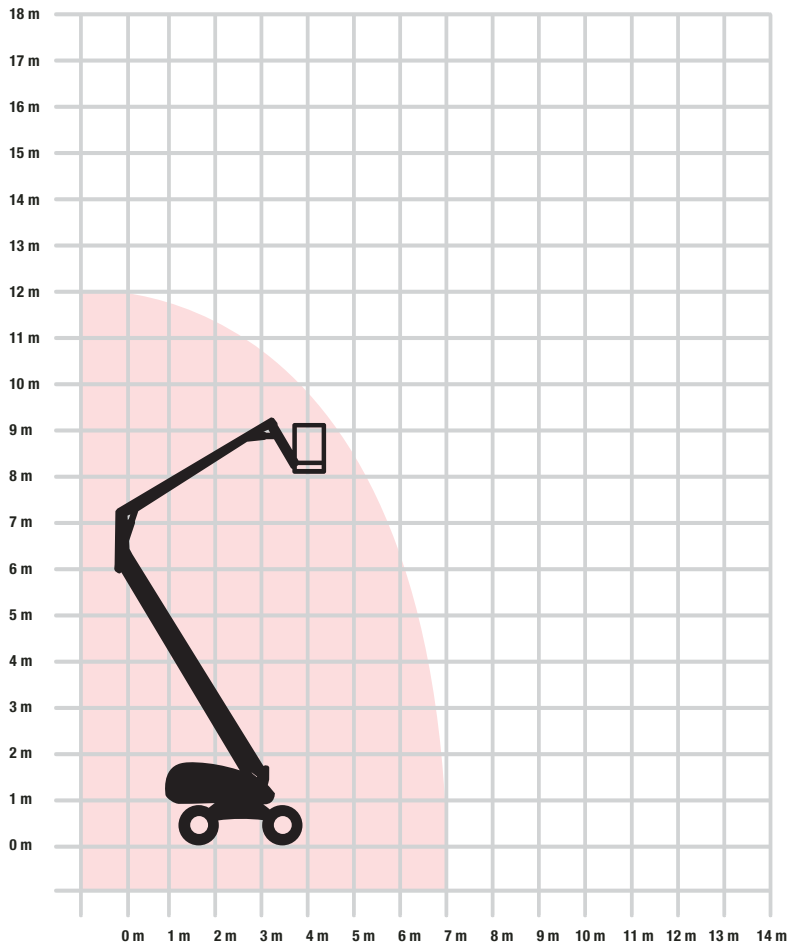

BI ENERGY - BB34 - NIFTY LIFT 12N

Working Height	12.2m
Working Outreach	6.1m
Travel Height	1.9m
Lift Capacity	200kg
Width	1.5m
Energy Type	Bi Energy
Weight	3000kg

YOUR NATIONAL HOTLINE

01924 2666 662

HIRE CONTRACT HIRE TRAINING SALES